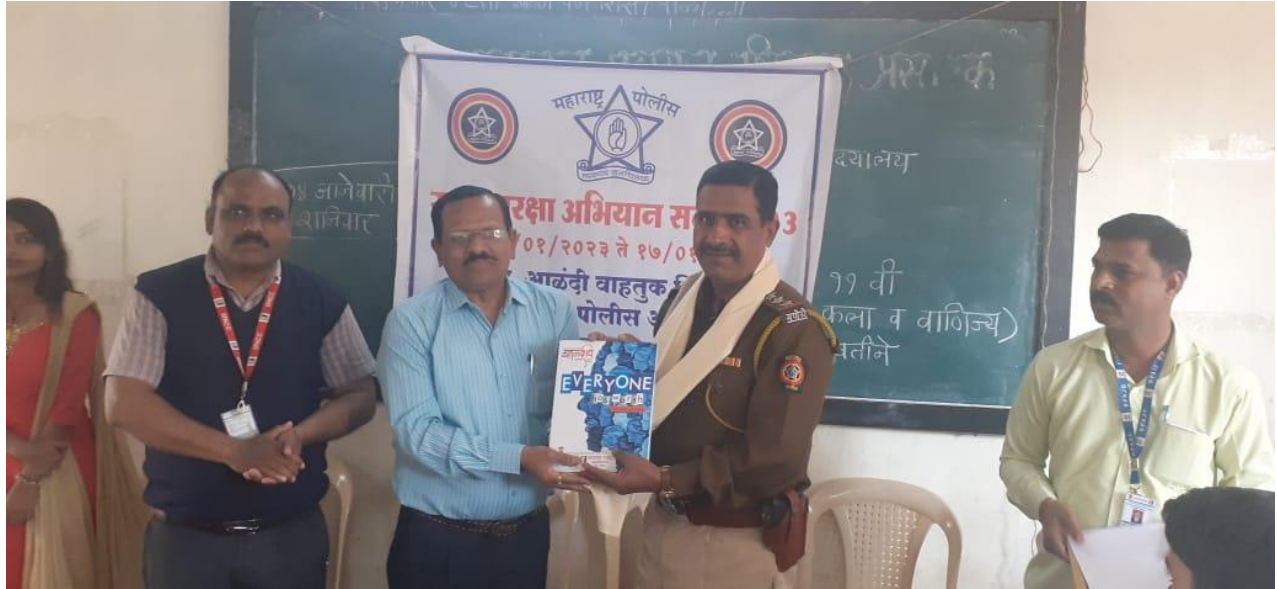

### Road Safety Campaign

*H. Borat*  
PRINCIPAL  
Sharadchandra Pawar Arts & Commerce College  
Dudulgaon (Alandi), Pune.

**Shri Gajanan Maharaj Shikshan Prasarak Mandal's  
Sharadchandra Pawar Arts and Commerce College  
Alandi Devachi, (Dudulgaon) Tal. Khed, Pune-412105**  
(Affiliated to Savitribai Phule Pune University, Recognized by Govt. of Maharashtra)

**Road Safety Campaign**

*H. Borat*  
PRINCIPAL  
Sharadchandra Pawar Arts & Commerce College  
Dudulgaon (Alandi), Pune.

**Shri Gajanan Maharaj Shikshan Prasarak Mandal's  
Sharadchandra Pawar Arts and Commerce College  
Alandi Devachi, (Dudulgaon) Tal. Khed, Pune-412105**  
(Affiliated to Savitribai Phule Pune University, Recognized by Govt. of Maharashtra)